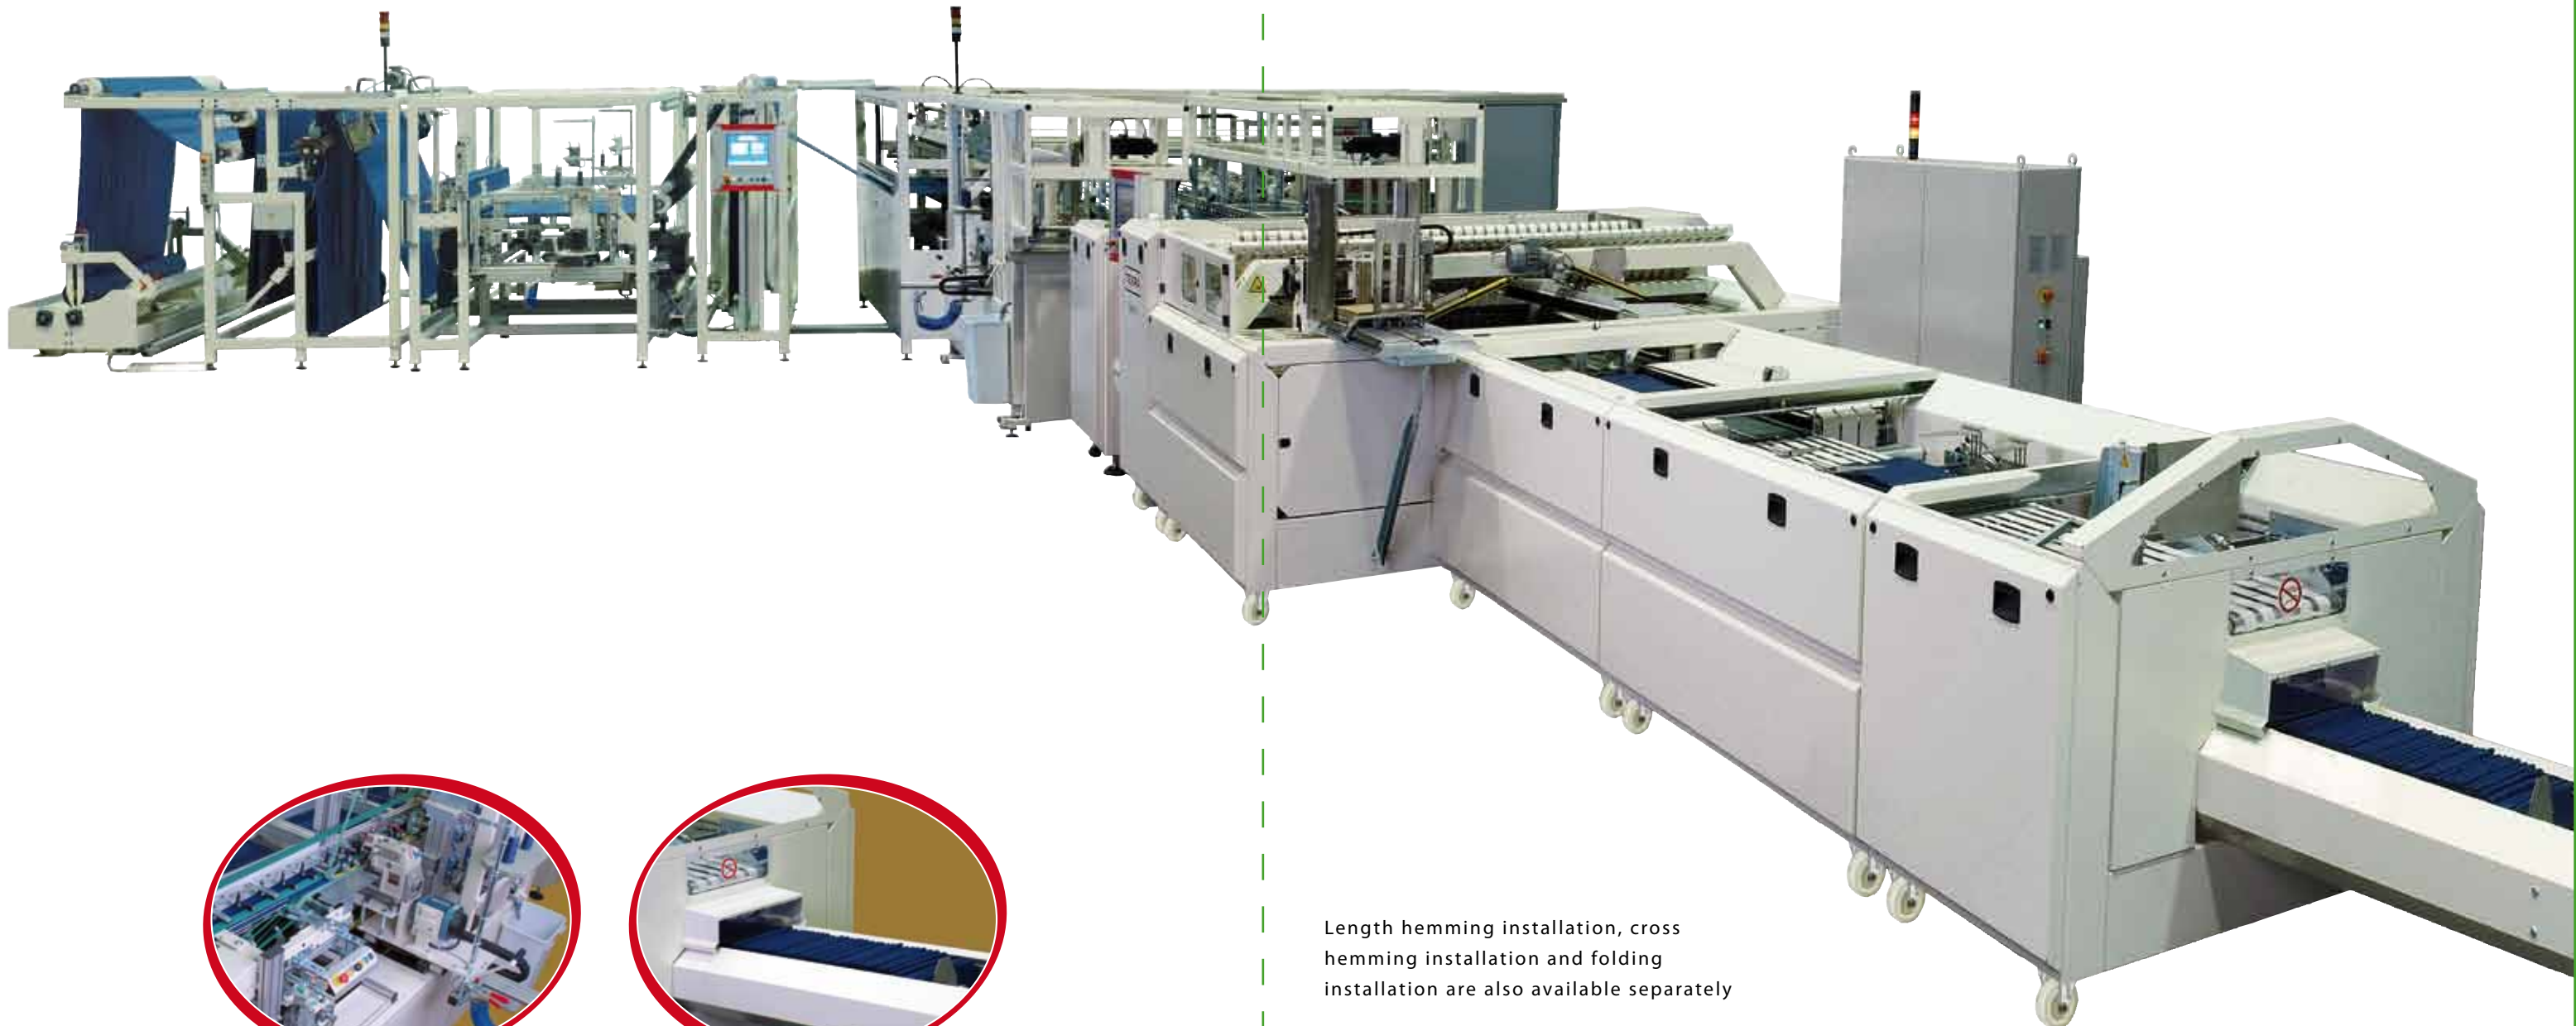

*Detailed view
folding machine*

Fully automatic manufacturing of flat sheets with all styles

Features of this installation:

- Length hemming
- Cross cutting
- Label dispensing
- Cross hemming
- Inspection
- Folding
- Cardboard dispensing
- Stacking

Advantages for your production:

- High output
- High flexibility
- Simple operation
- Possibility to inspect the manufactured article
- Data input by menu at the touchscreen
- Remote maintenance

*Detailed view
sewing*